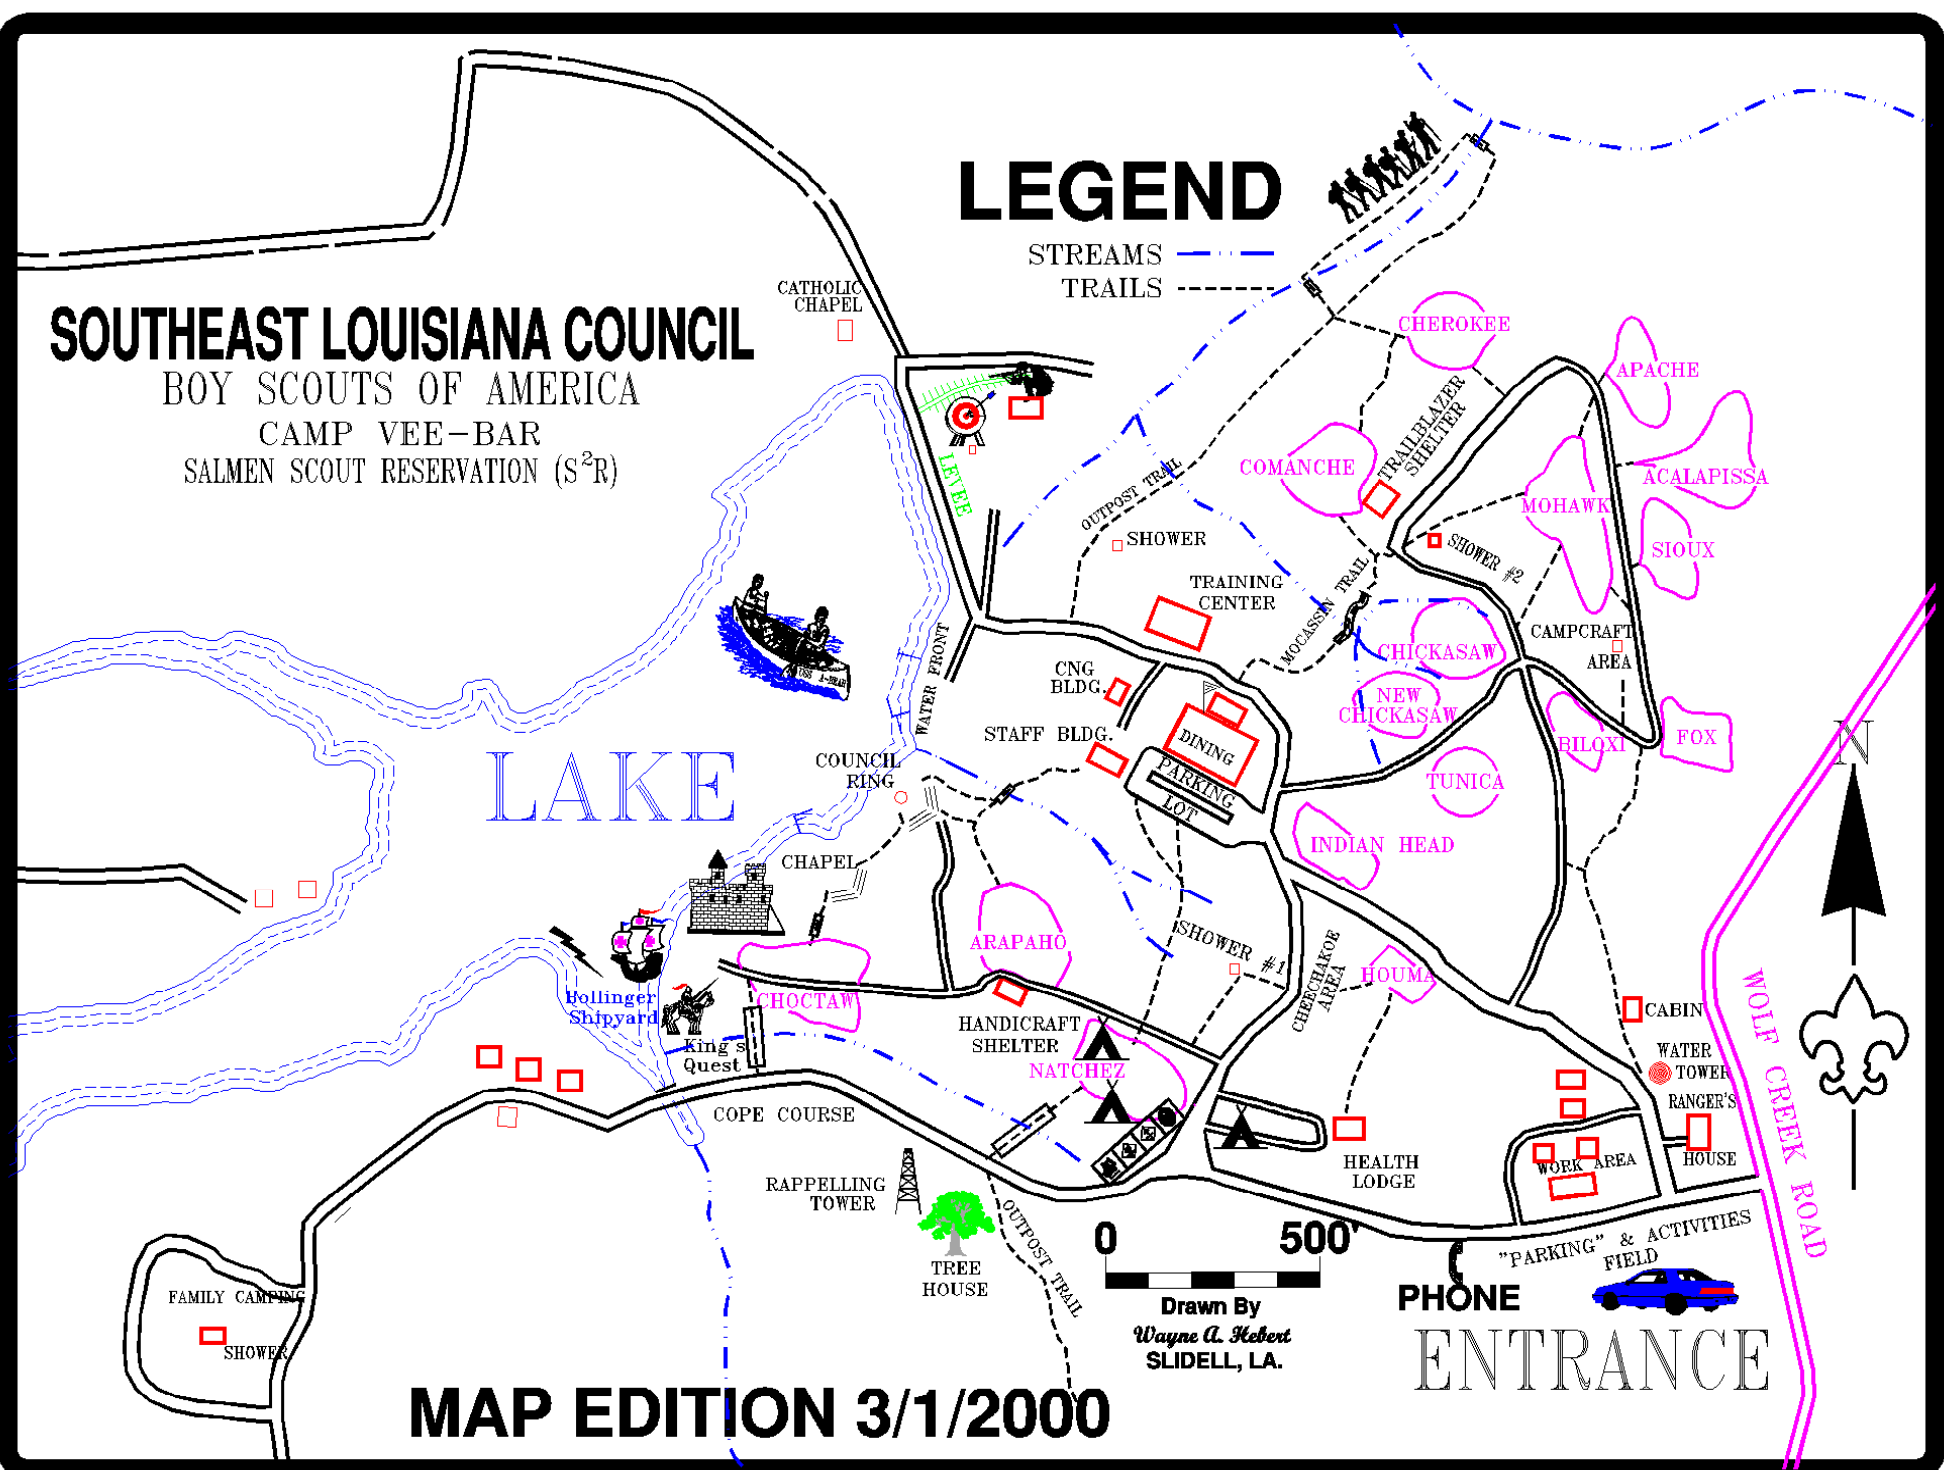

SOUTHEAST LOUISIANA COUNCIL

BOY SCOUTS OF AMERICA

CAMP VEE-BAR

SALMEN SCOUT RESERVATION (S²R)

LEGEND

STREAMS 
TRAILS 

MAP EDITION 3/1/2000

Drawn By
Wayne A. Hebert
SLIDELL, LA.